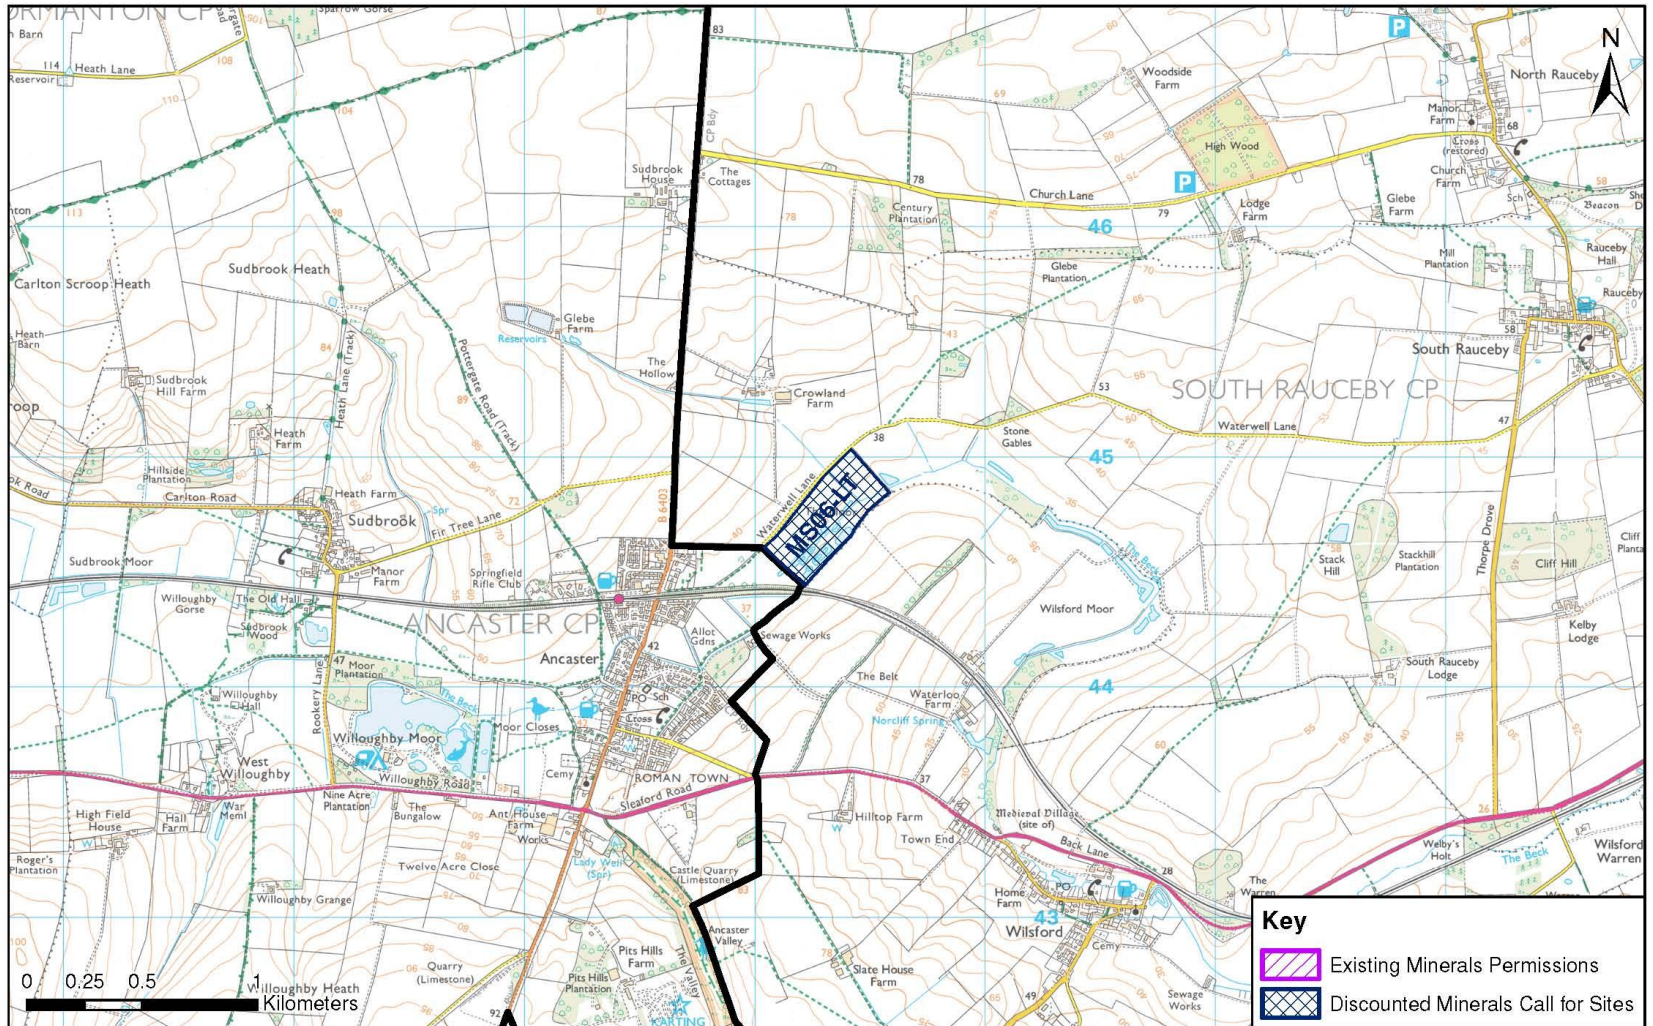

Appendix D Discounted Minerals Sites Waterwell Lane – MS06-LT

Site Reference: MS06-LT
Site Name: Waterwell Lane

North Kesteven