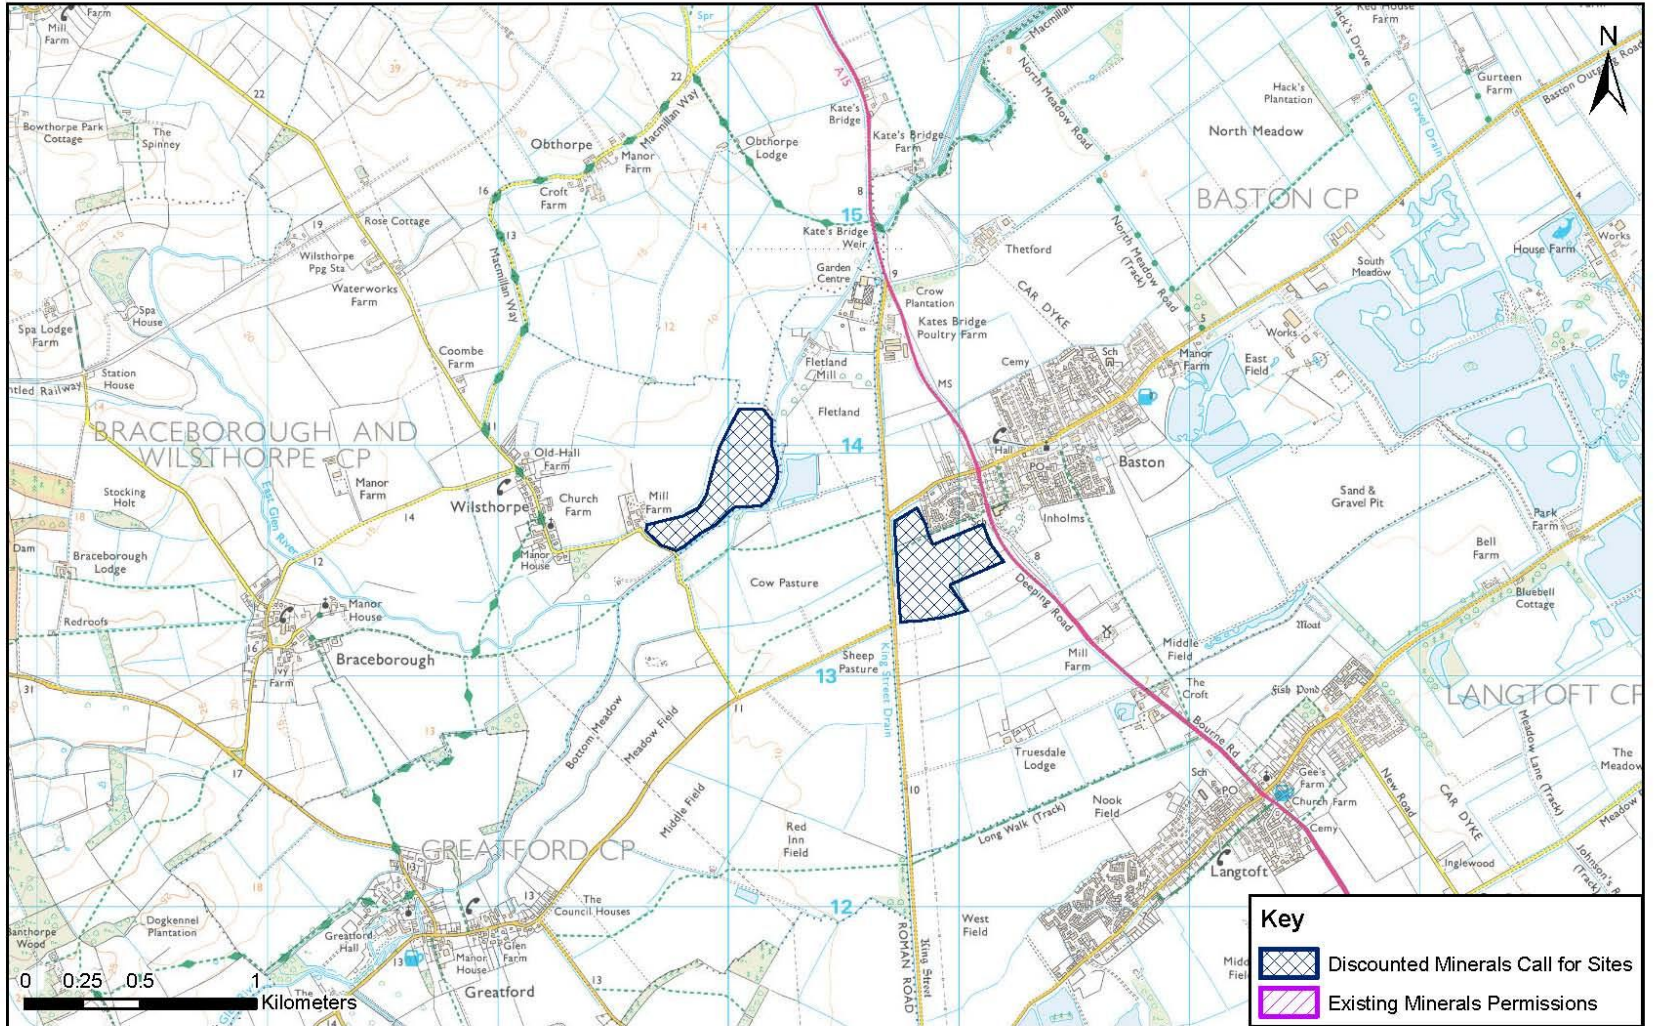

Appendix D Discounted Minerals Sites – Urn Farm, Baston MS26B-SL

Site Reference: MS26B-SL
Site Name: Urn Farm, Baston

South Kesteven