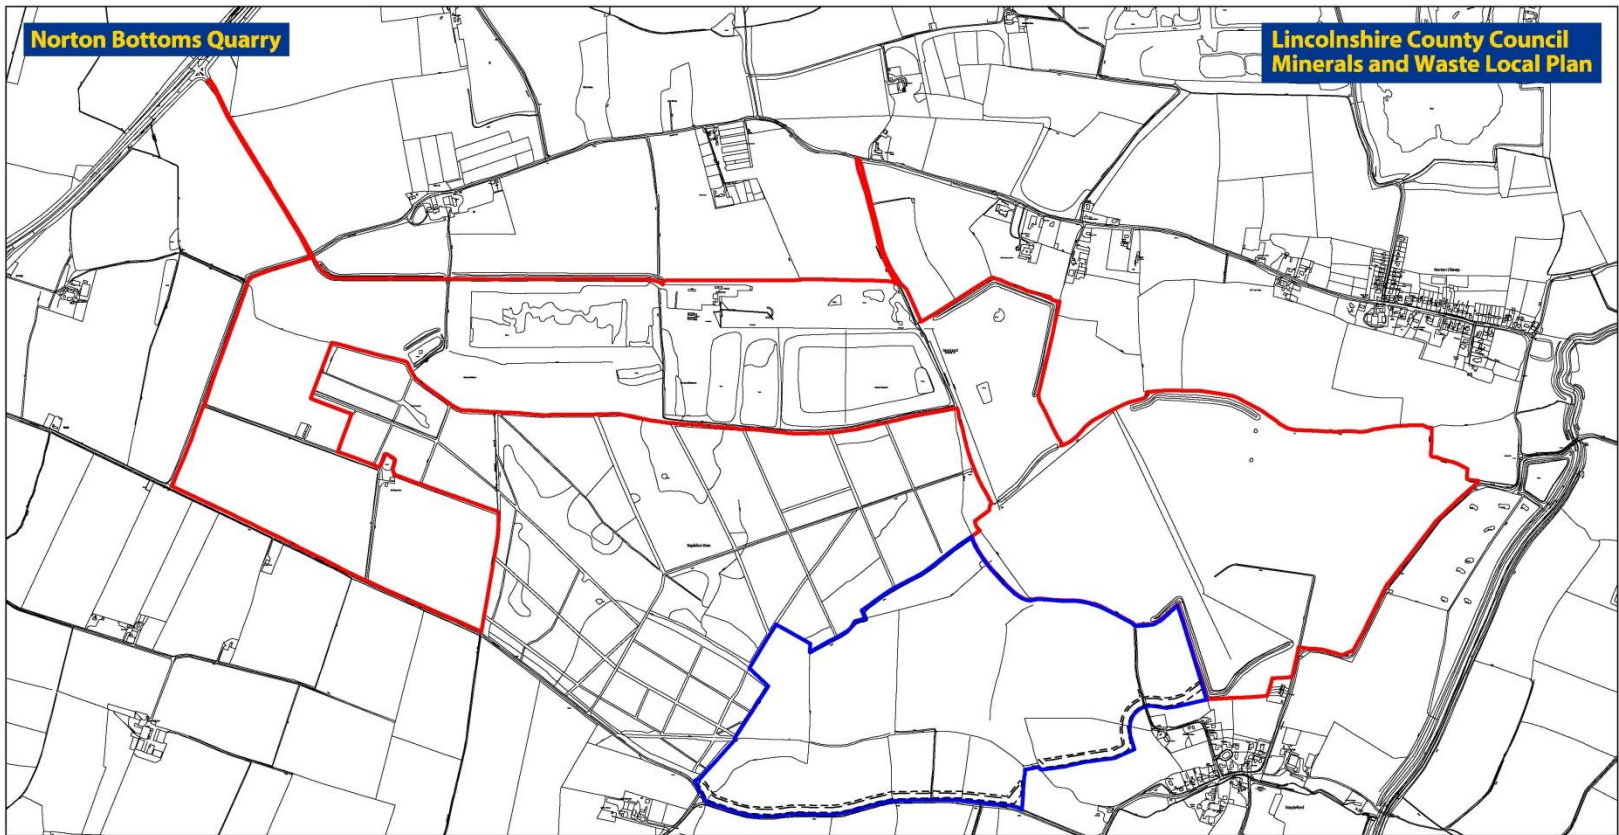

Norton Bottoms Quarry

Norton Bottoms Quarry

**Lincolnshire County Council
Minerals and Waste Local Plan**

Legend

- Boundary in Freehold Ownership of Breedon Aggregates
- Land Put Forward in Response to Lincolnshire County Council Call for Mineral Sites
- Proposed Temporary Screening Bund

DRAWING STATUS	
FINAL	
PROJECT	
Norton Bottoms Quarry	
CLIENT	
Breedon Aggregates Ltd	
TITLE	
Lincolnshire County Council Minerals and Waste Local Plan	
DATE	SCALE
July 2015	1:5000 @A3
DRAWN	CHECKED
LAS	RP
DRAW NO.	
M14.206.D.001