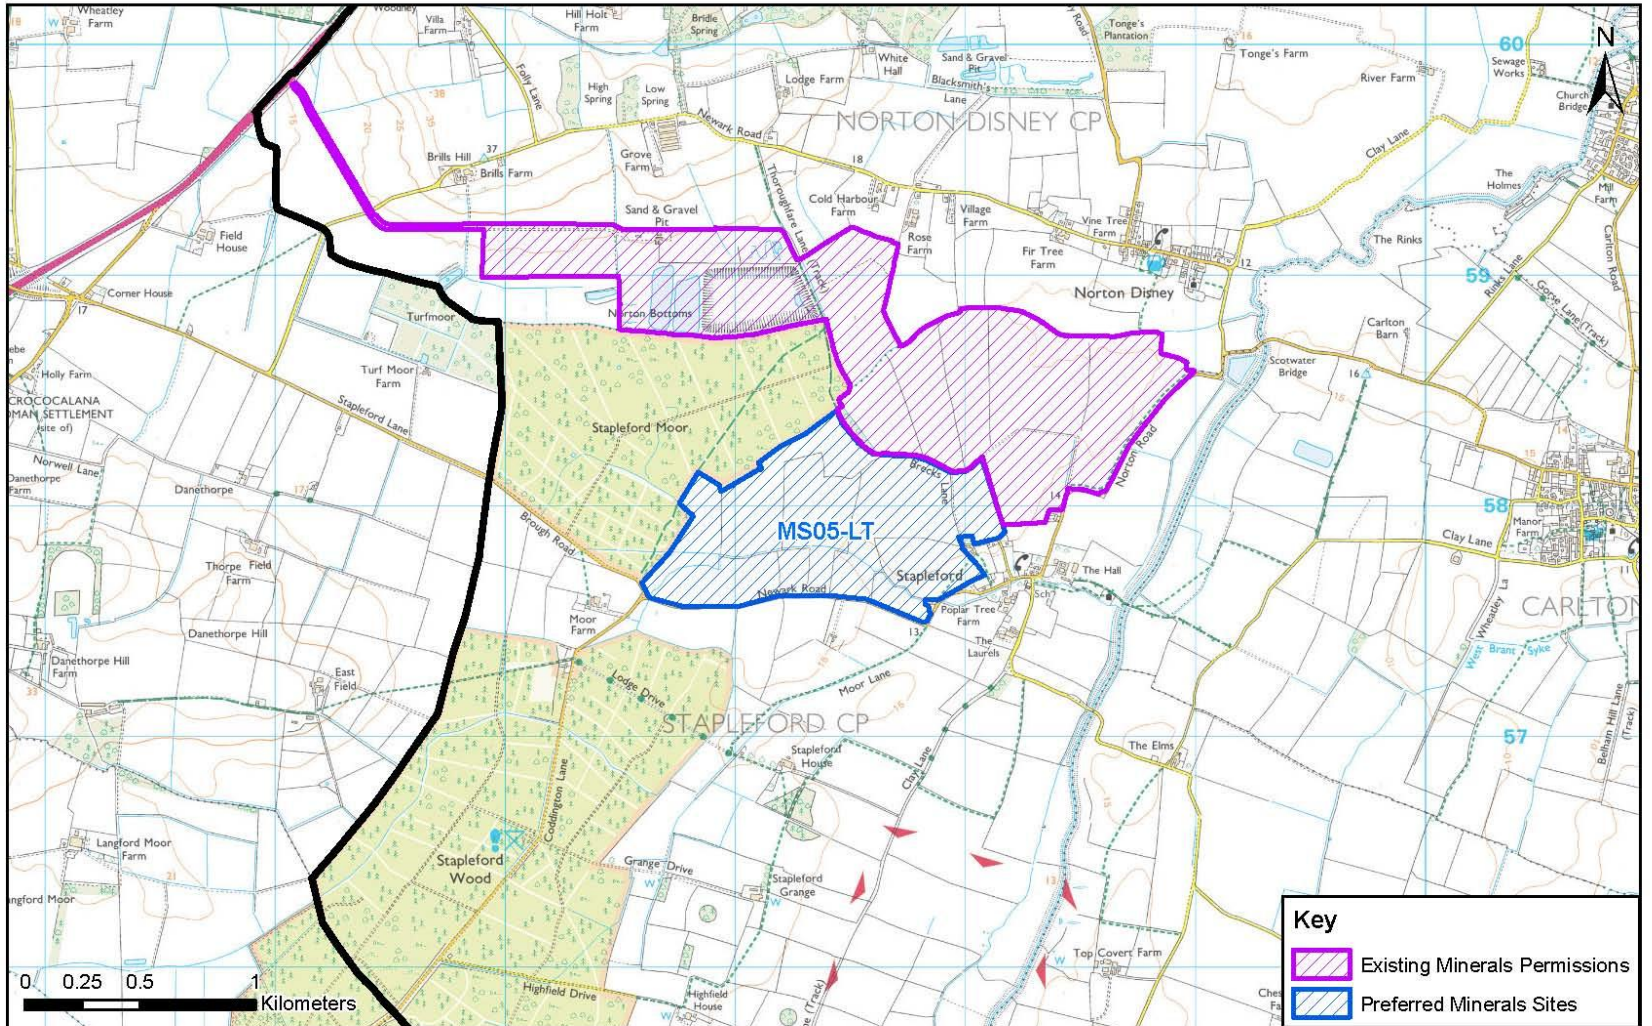

# Swinderby Airfield – MS04-LT

Site Reference: MS04-LT  
Site Name: Swinderby Airfield

North Kesteven

Page 8

# Norton Bottoms Quarry

**Norton Bottoms Quarry**

**Lincolnshire County Council  
Minerals and Waste Local Plan**