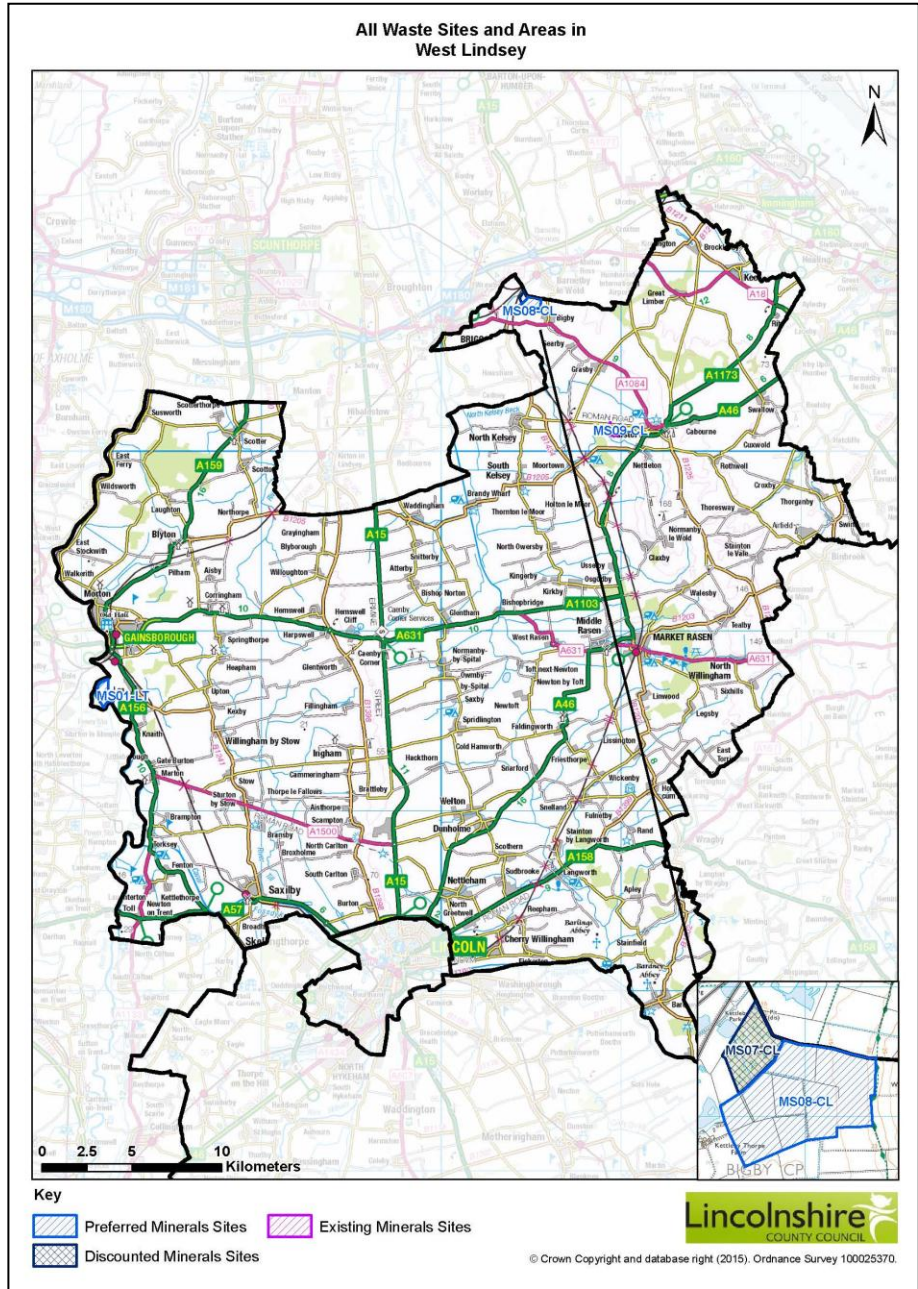

Appendix B – West Lindsey