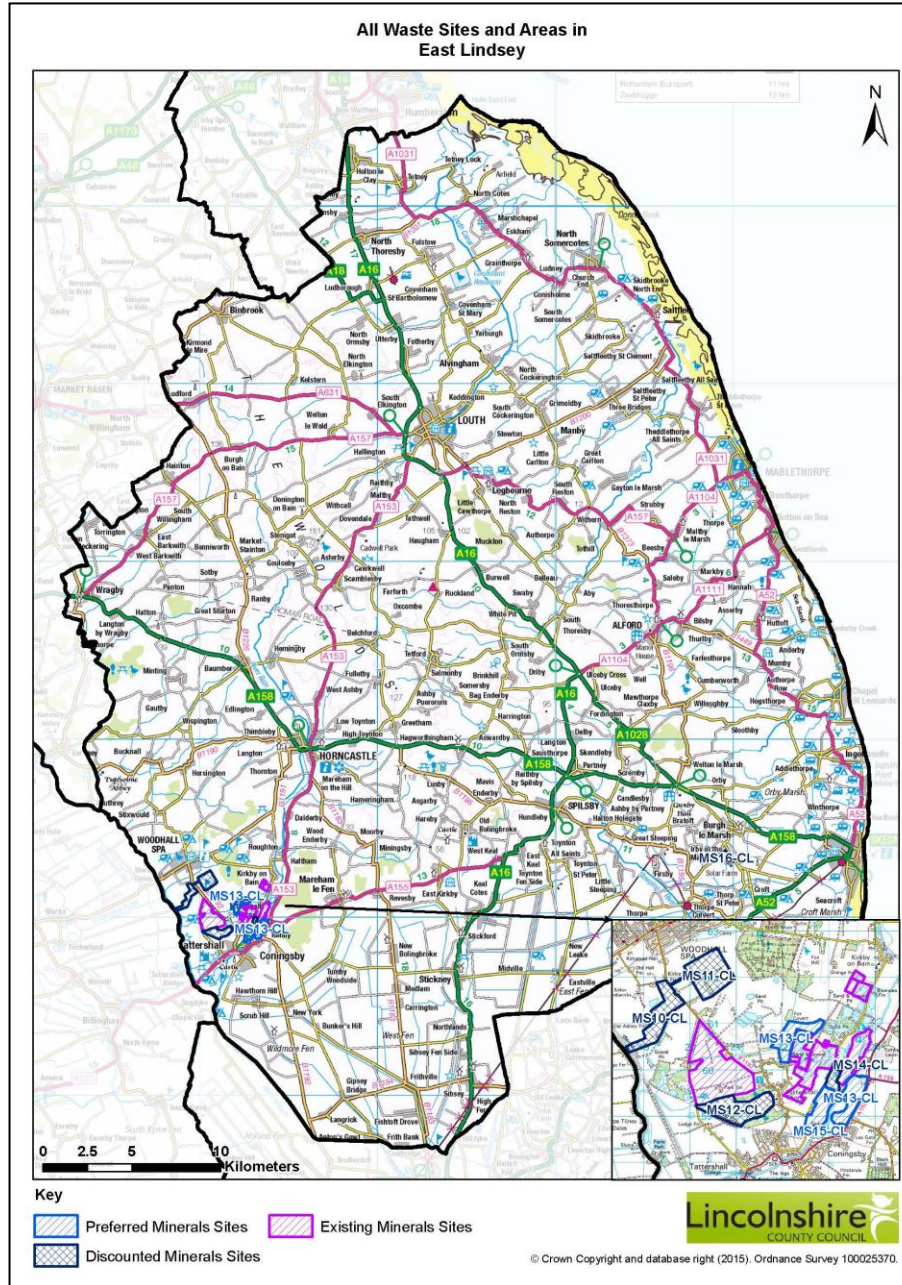

# Swinderby Super Site MS03-LT

Site Reference: MS03-LT  
 Site Name: Swinderby Super Site

North Kesteven

# Appendix A – East Lindsey