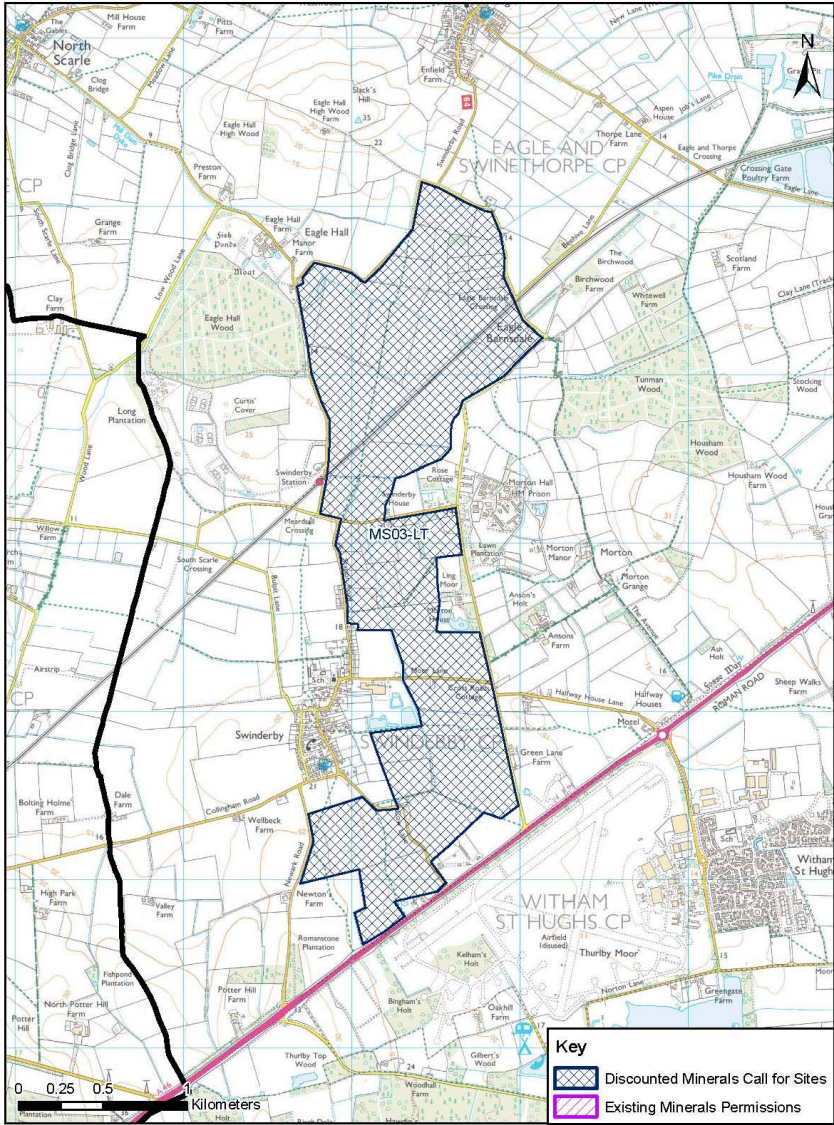

# Lea Marsh – MS01-LT

Site Reference: MS01-LT  
Site Name: Lea Marsh

West Lindsey

# Swinderby Super Site MS03-LT

Site Reference: MS03-LT  
 Site Name: Swinderby Super Site

North Kesteven

# Appendix A – East Lindsey