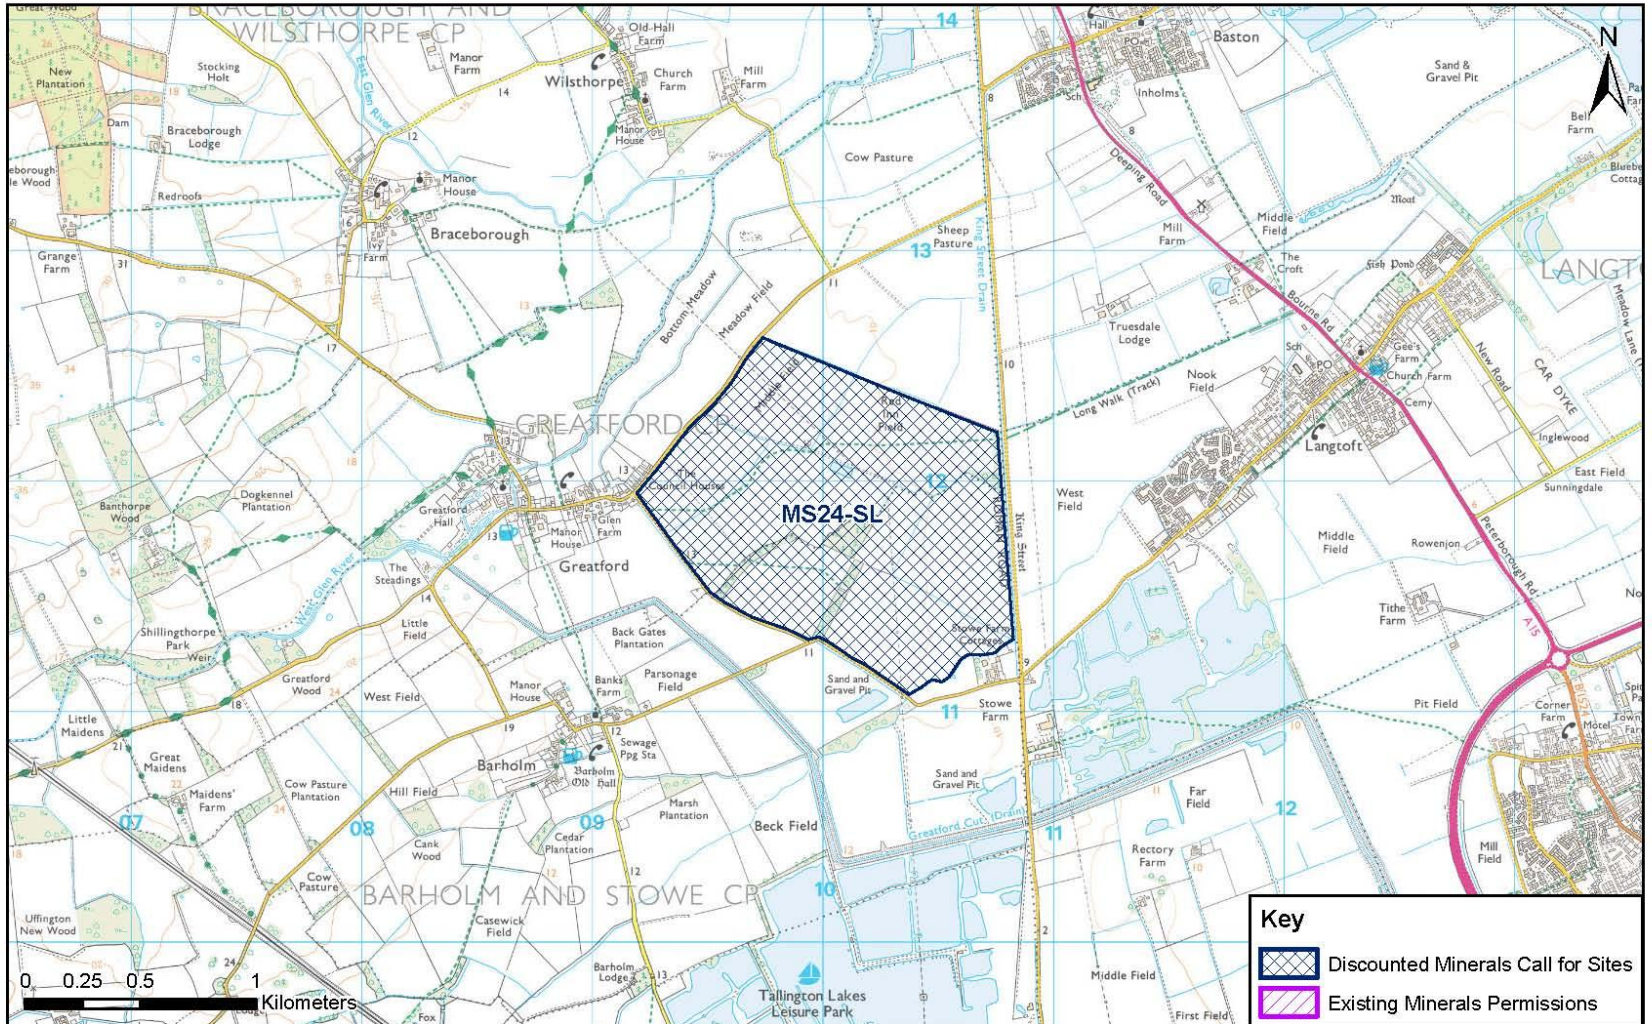

Appendix D Discounted Minerals Sites – Stowe and Glens Farm – MS24-SL

Site Reference: MS24-SL

Site Name: Stowe and Glens Farm

South Kesteven

Page 39