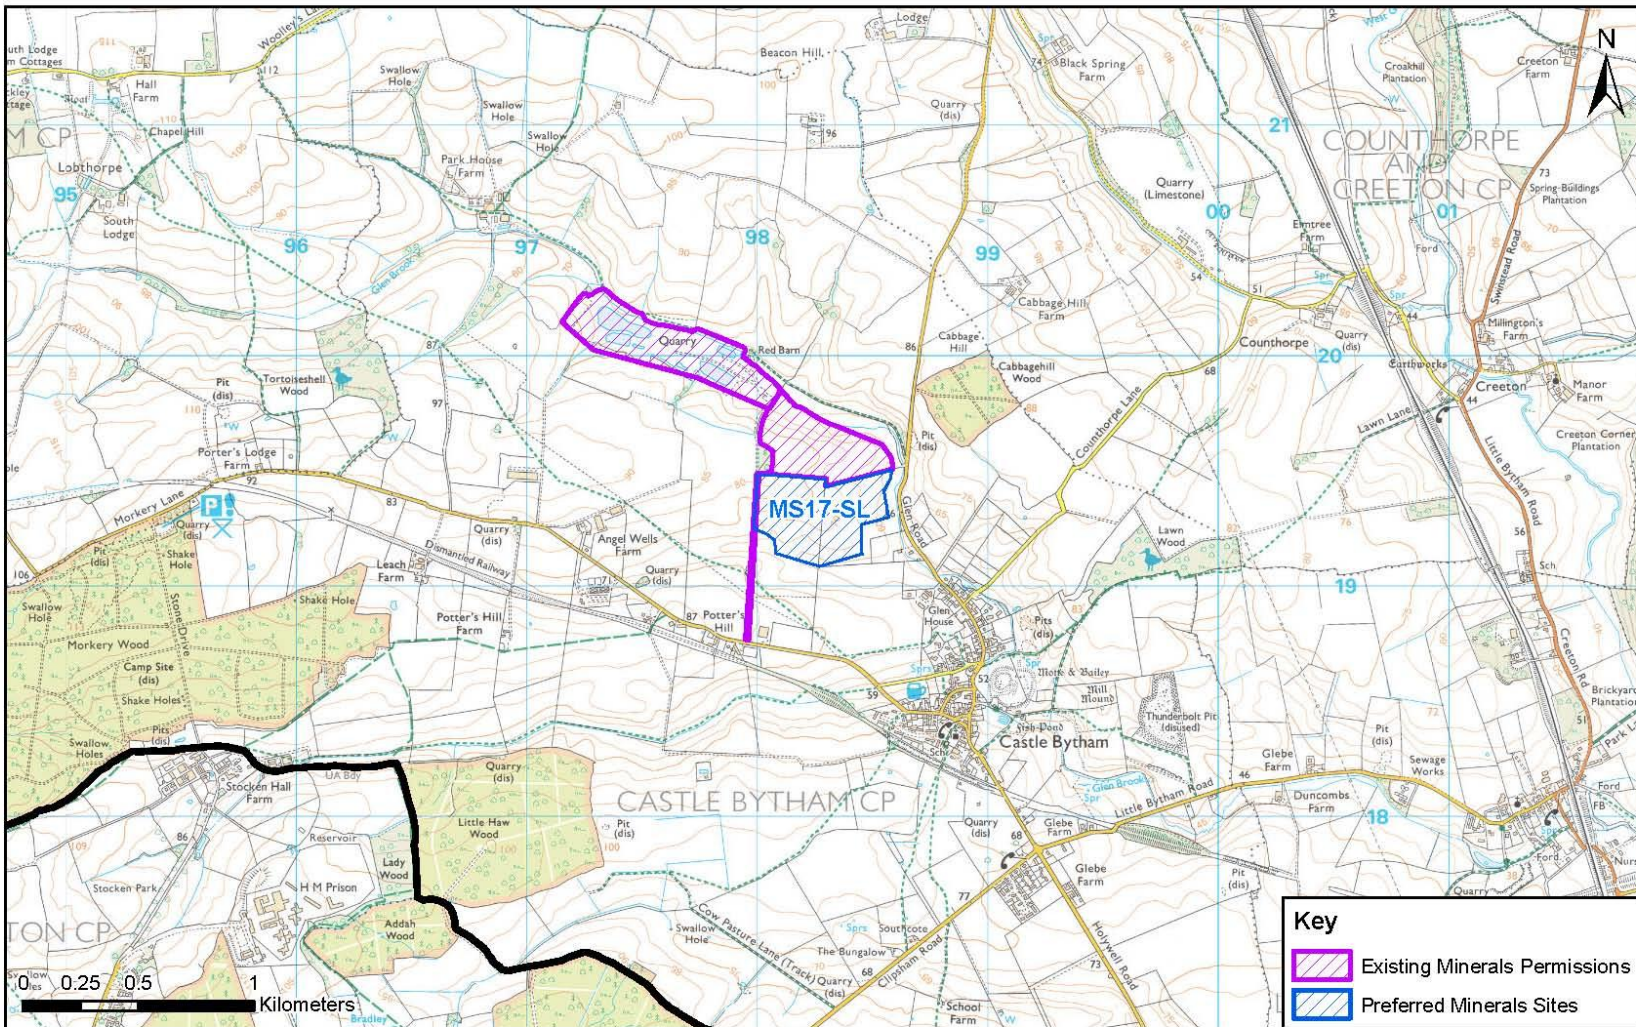

Red Barn Quarry - MS17-SL

Site Reference: MS17-SL
Site Name: Red Barn Quarry

South Kesteven

Page 26