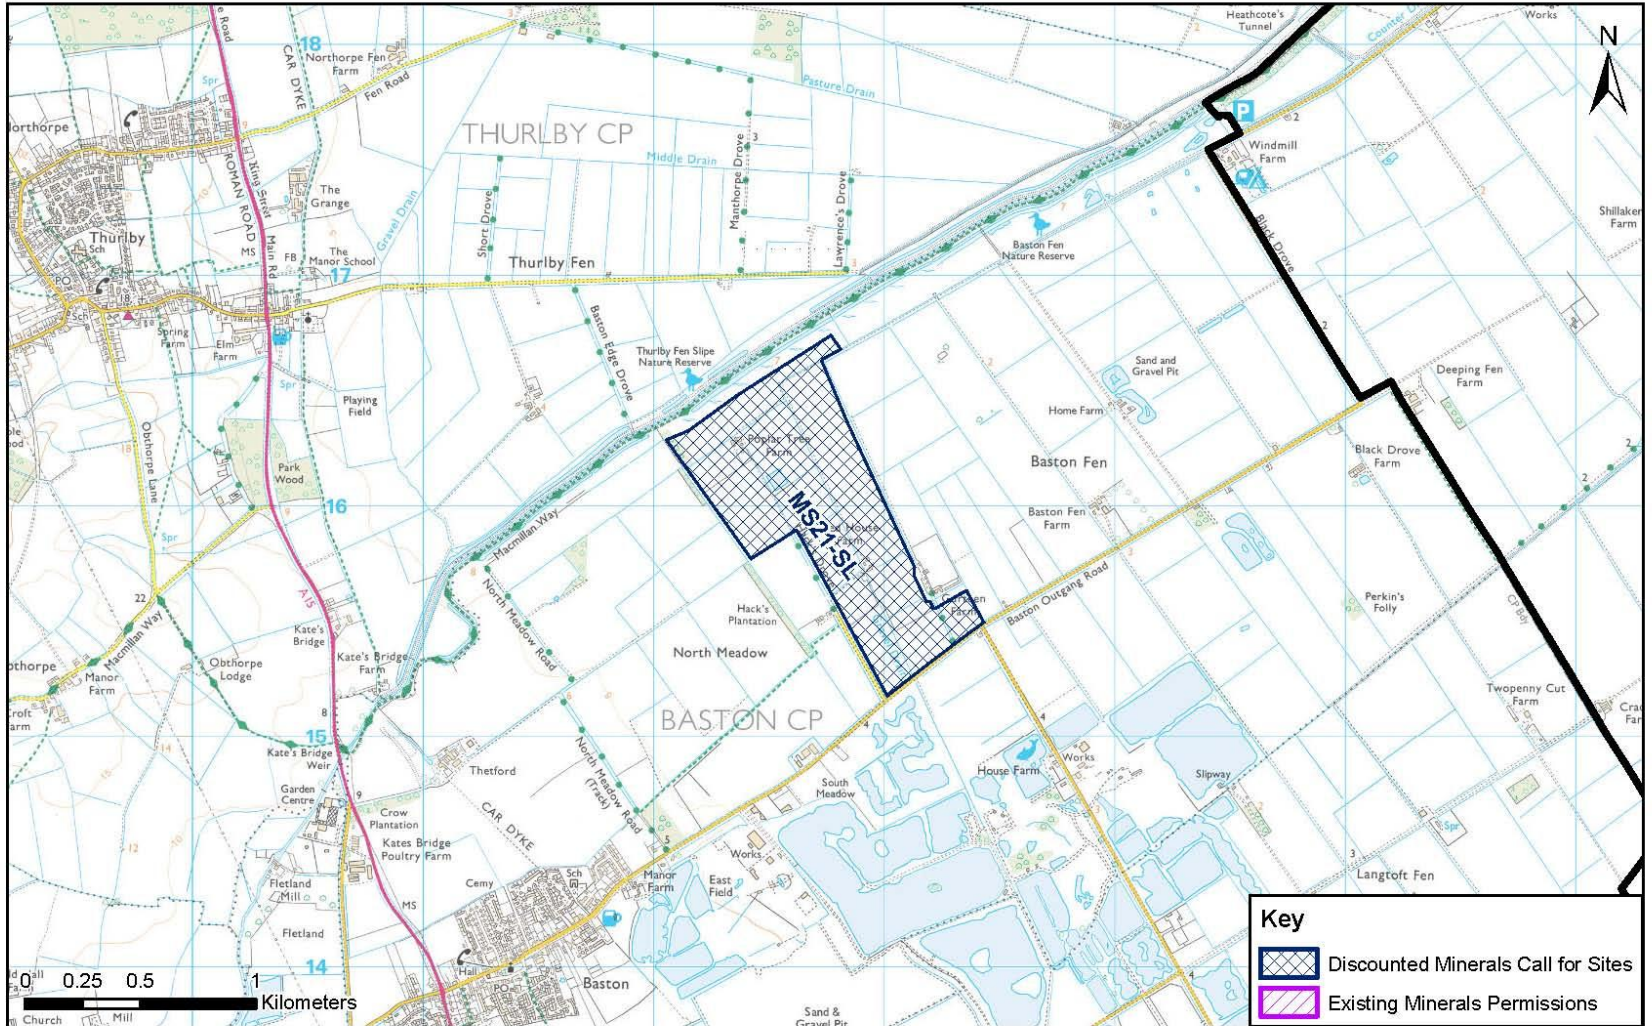

# Appendix D Discounted Minerals Sites – North Meadow – MS20-SL

Site Reference: MS20-SL  
 Site Name: North Meadow

South Kesteven

# Appendix D Discounted Minerals Sites – Poplar Tree Farm – MS21-SL

Site Reference: MS21-SL  
 Site Name: Poplar Tree Farm

South Kesteven

Page 36