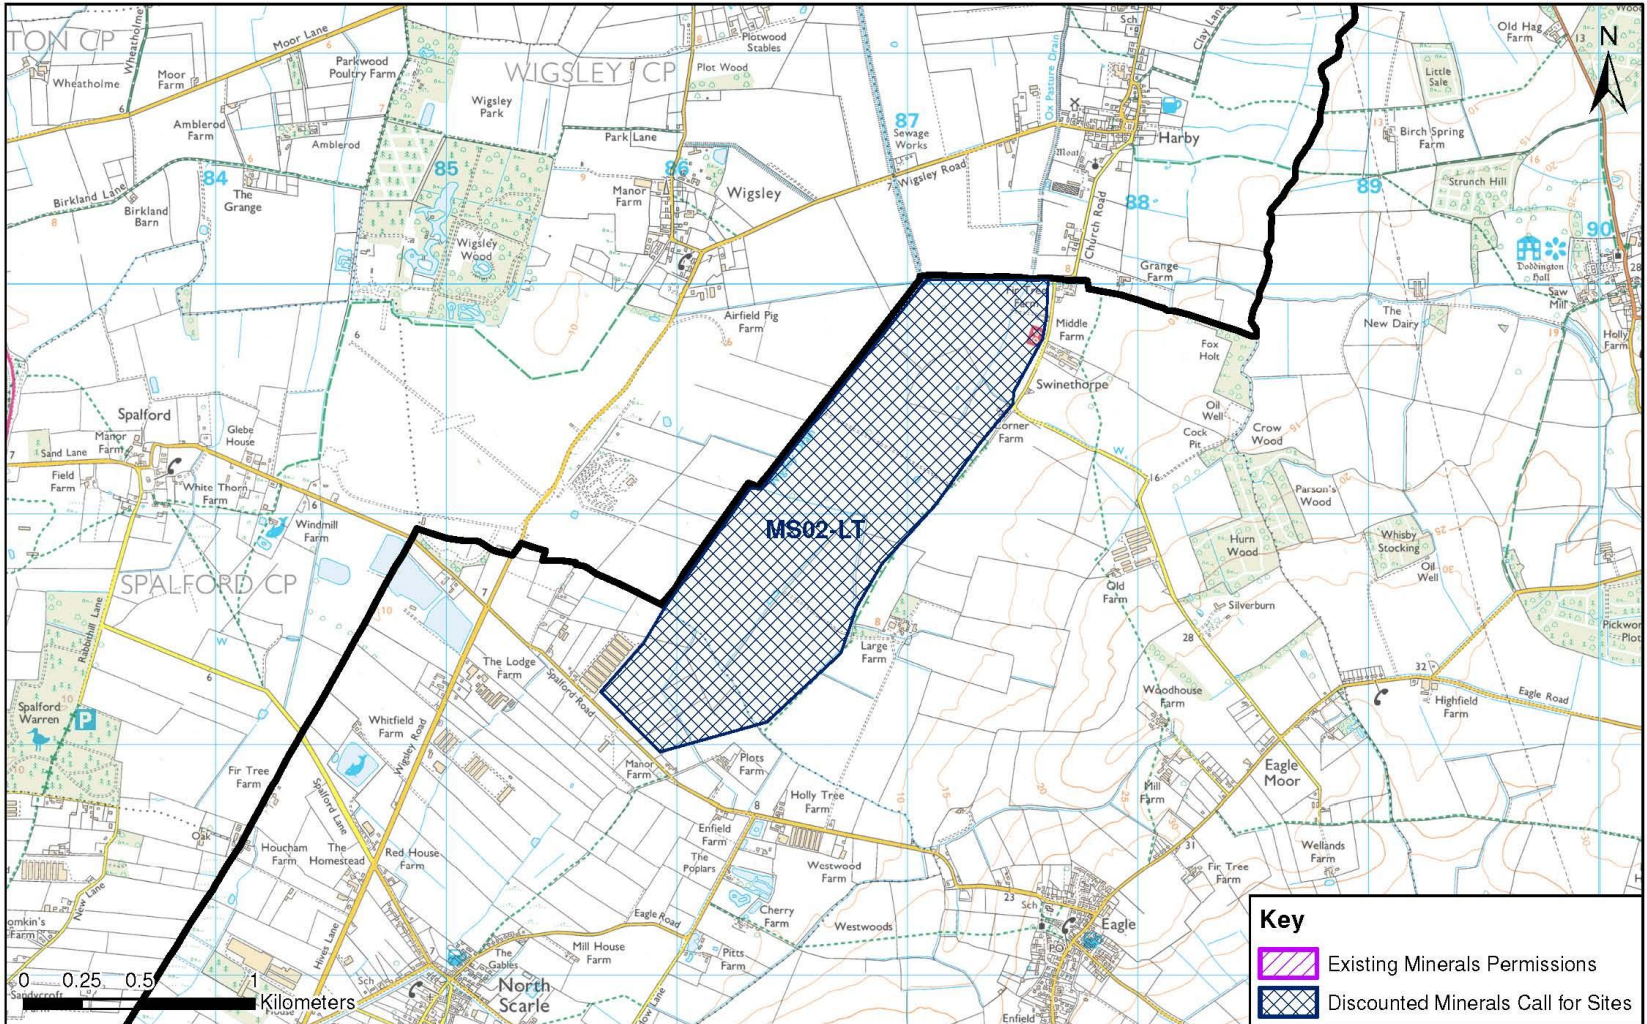

Appendix D Discounted Minerals Sites – Swinethorpe – MS02-LT

Site Reference: MS02-LT
Site Name: Swinethorpe

North Kesteven