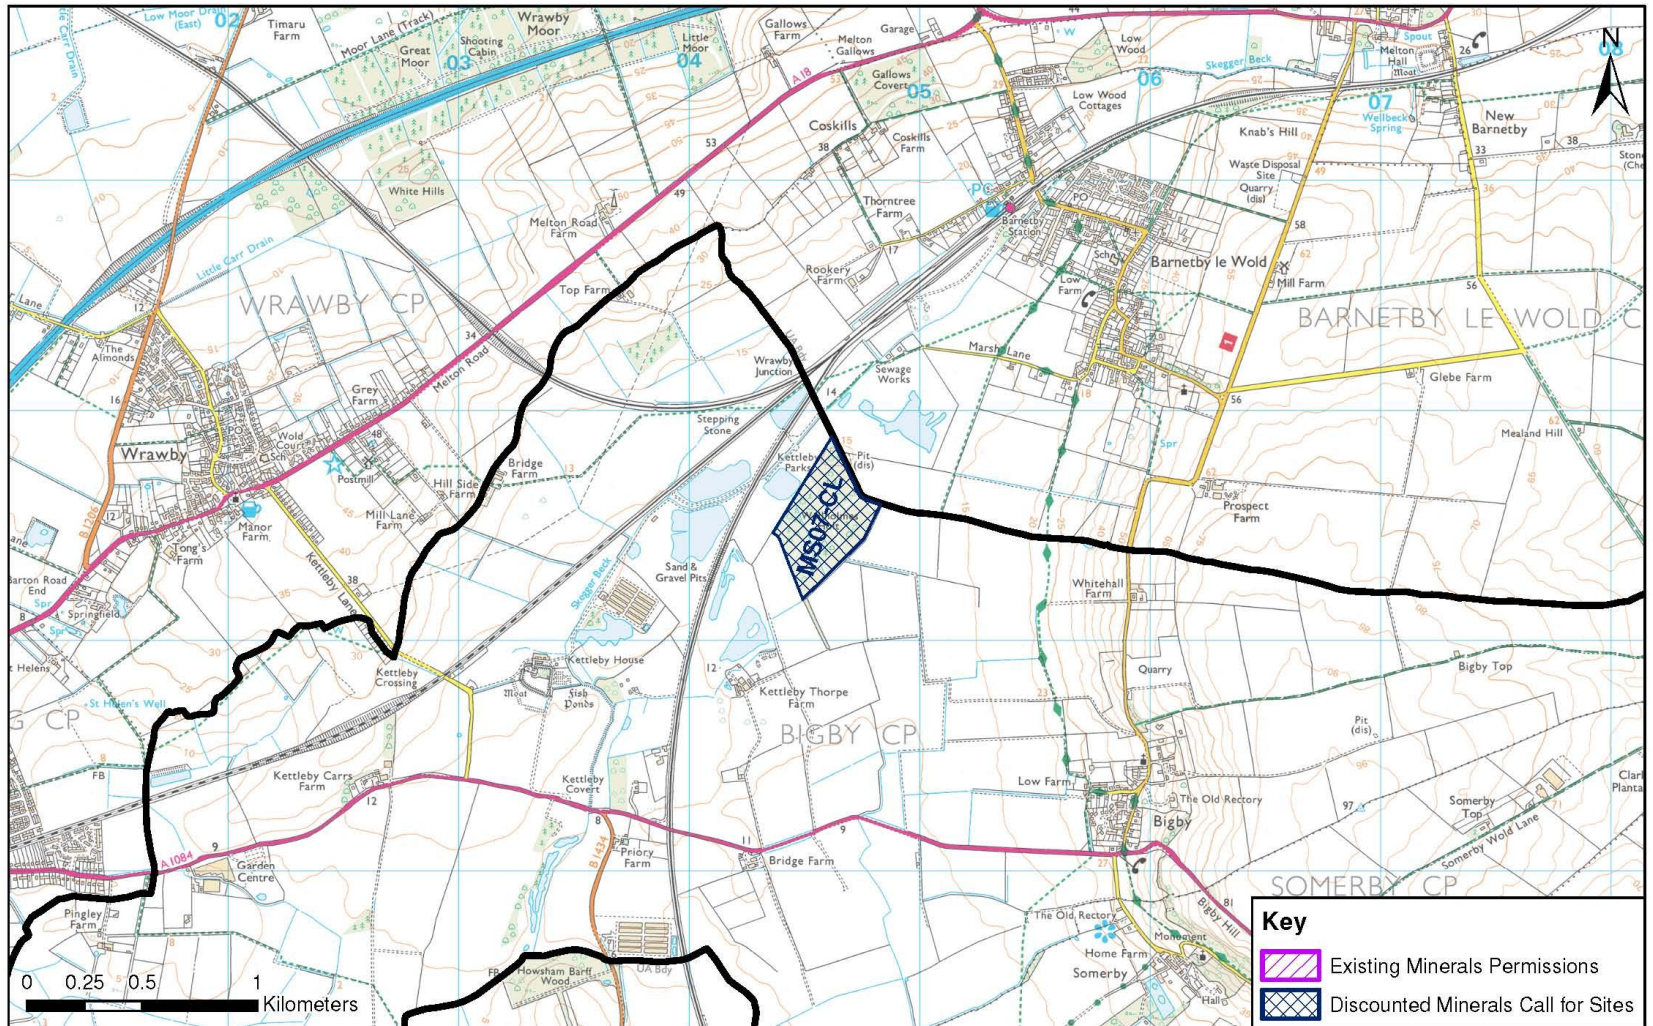

Appendix D Discounted Minerals Sites – Kettleby Quarry – MS07-CL

Site Reference: MS07-CL
Site Name: Kettleby Quarry

West Lindsey