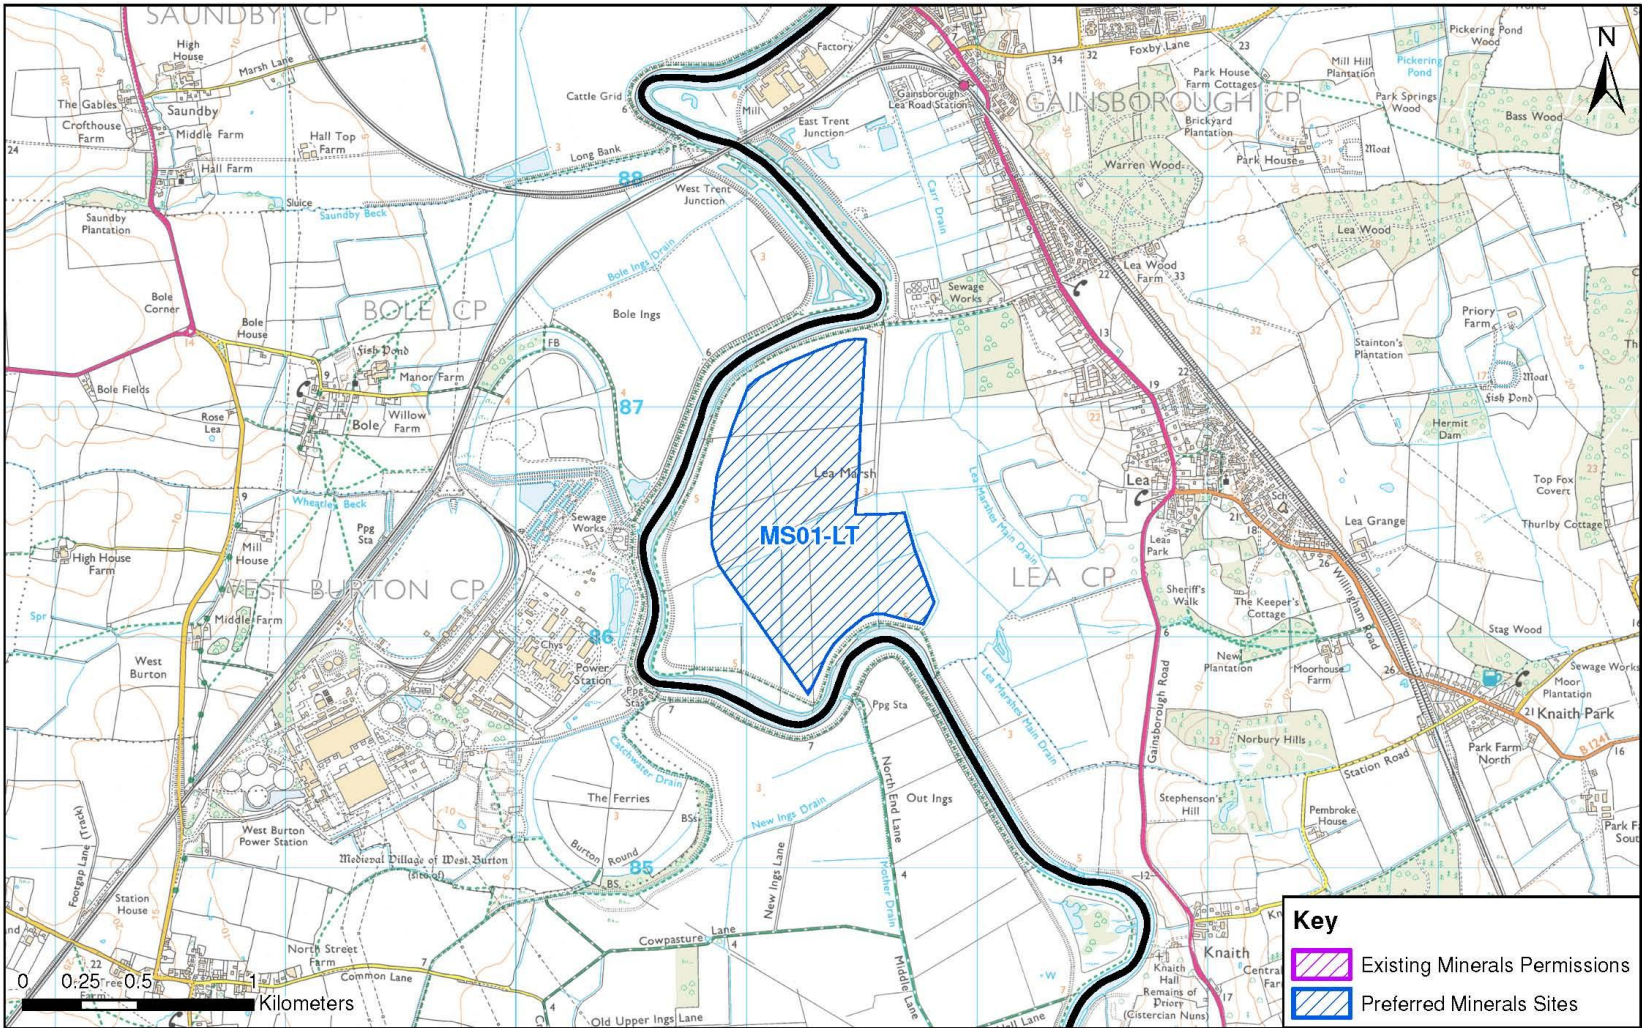

Lea Marsh – MS01-LT

Site Reference: MS01-LT
Site Name: Lea Marsh

West Lindsey