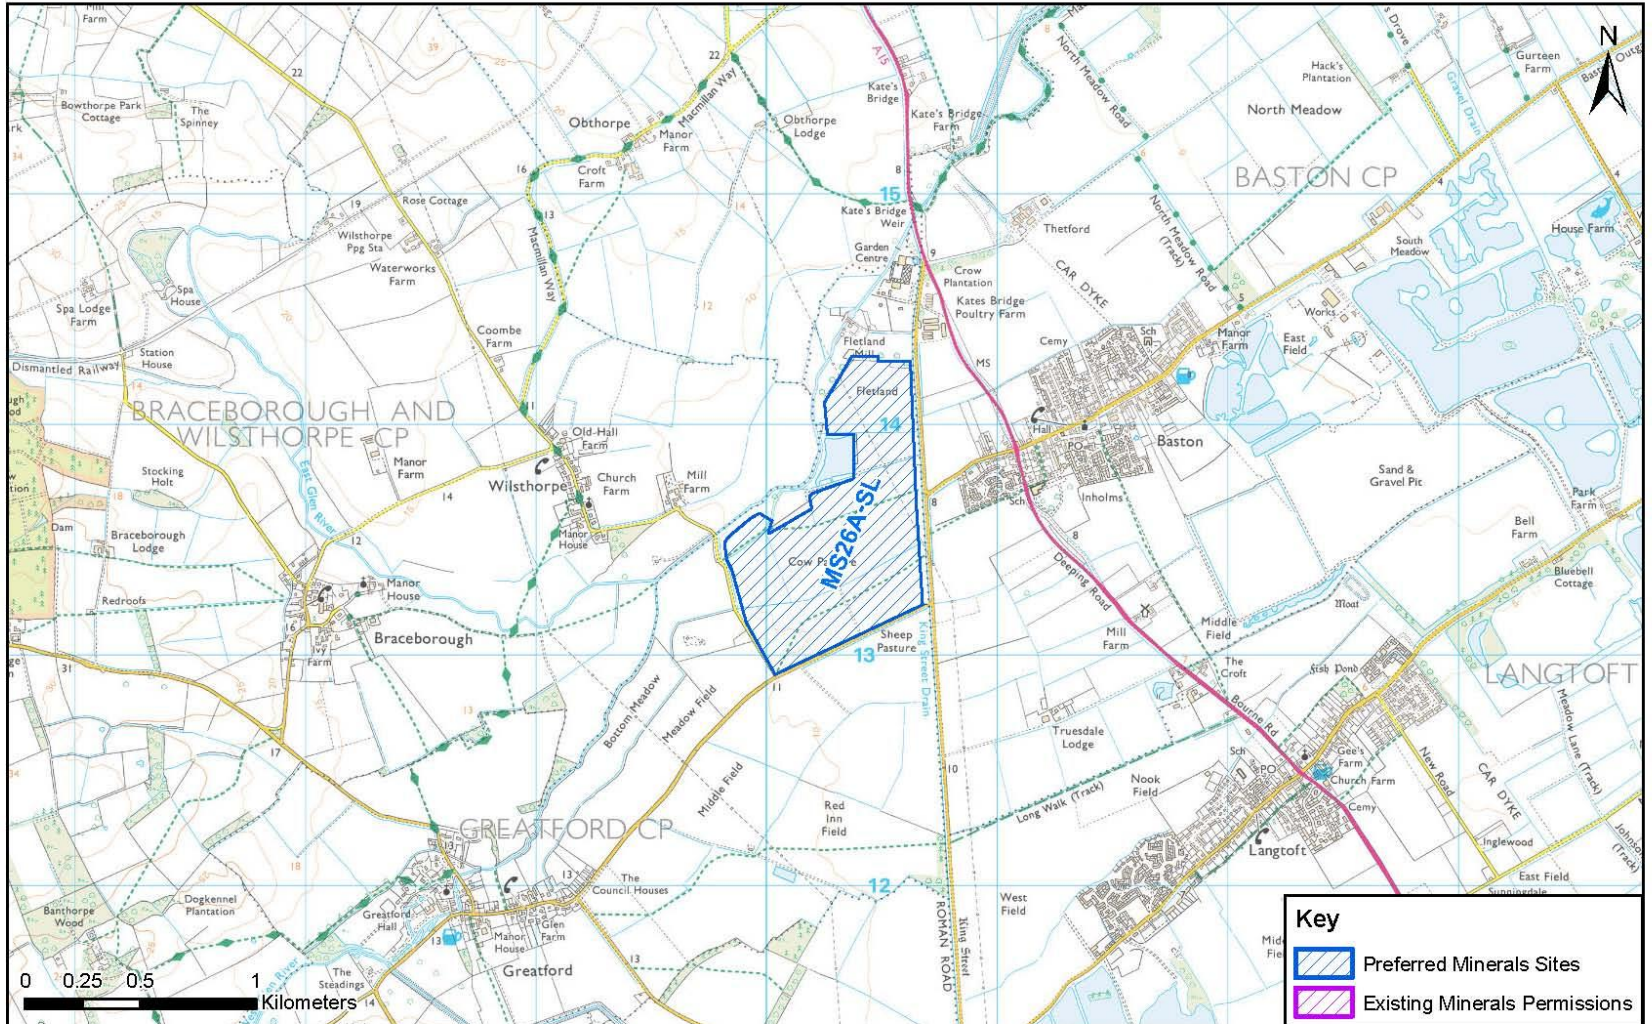

Urn Farm, Baston - MS26A-SL

Site Reference: MS26A-SL
Site Name: Urn Farm, Baston

South Kesteven

Page 24