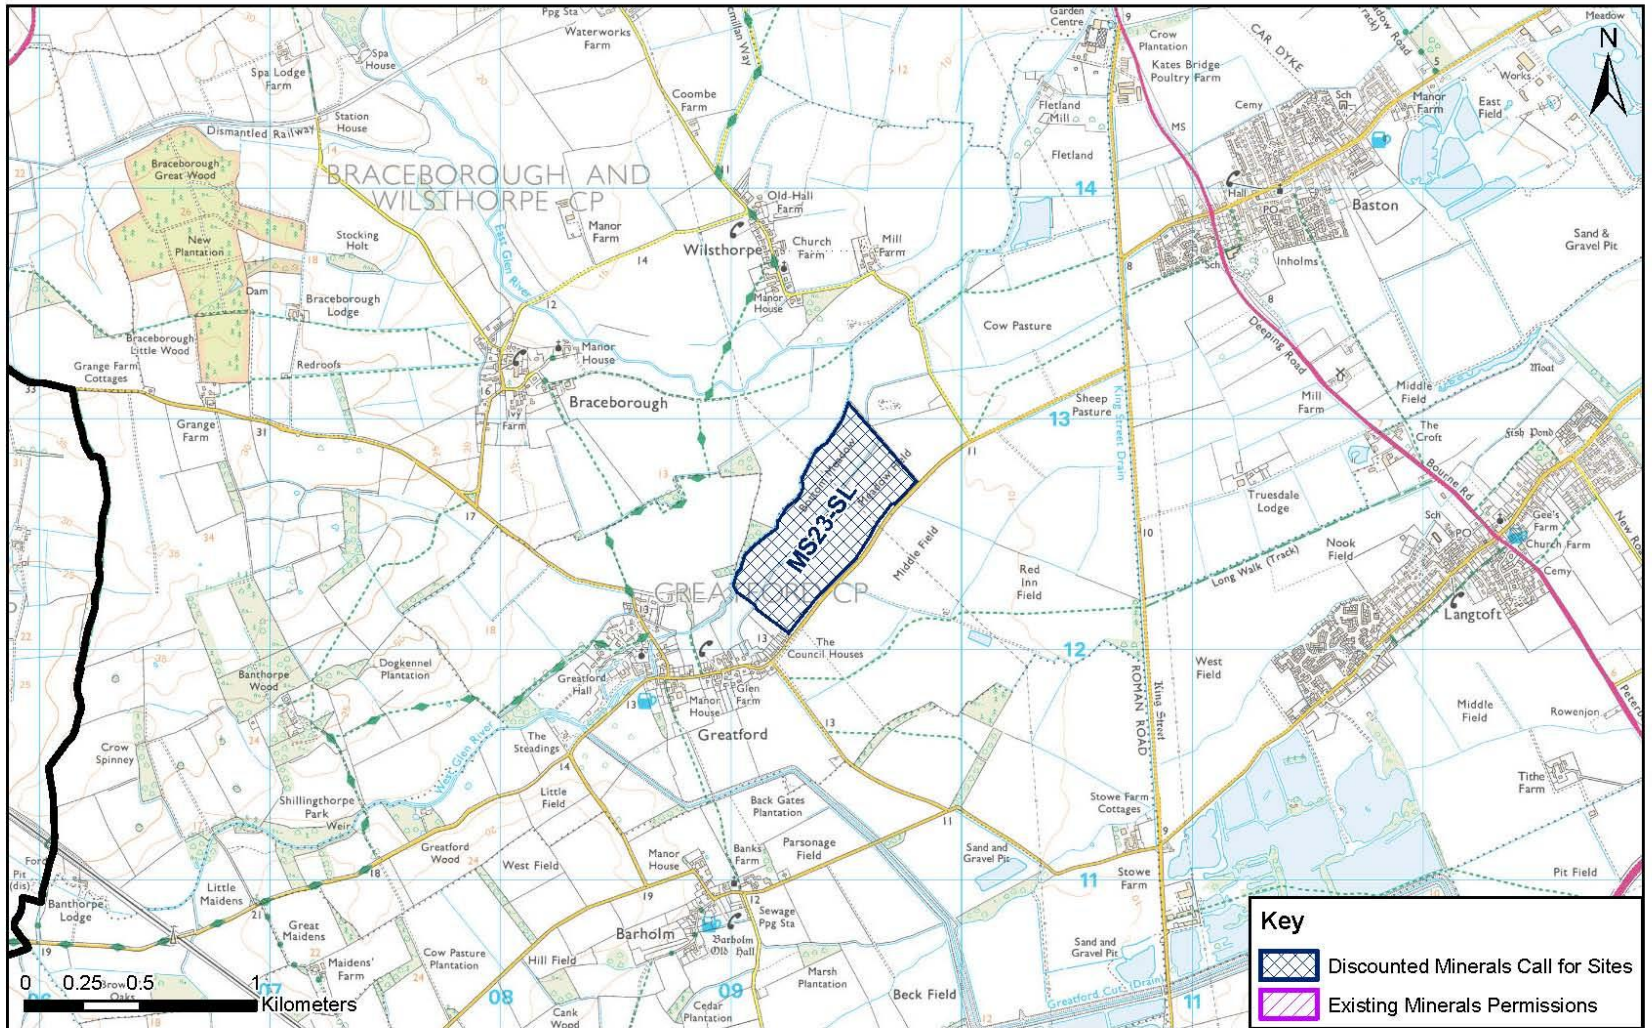

Appendix D Discounted Minerals Sites – Land at Greatford – MS23-SL

Site Reference: MS23-SL
Site Name: Land at Greatford

South Kesteven

Page 38