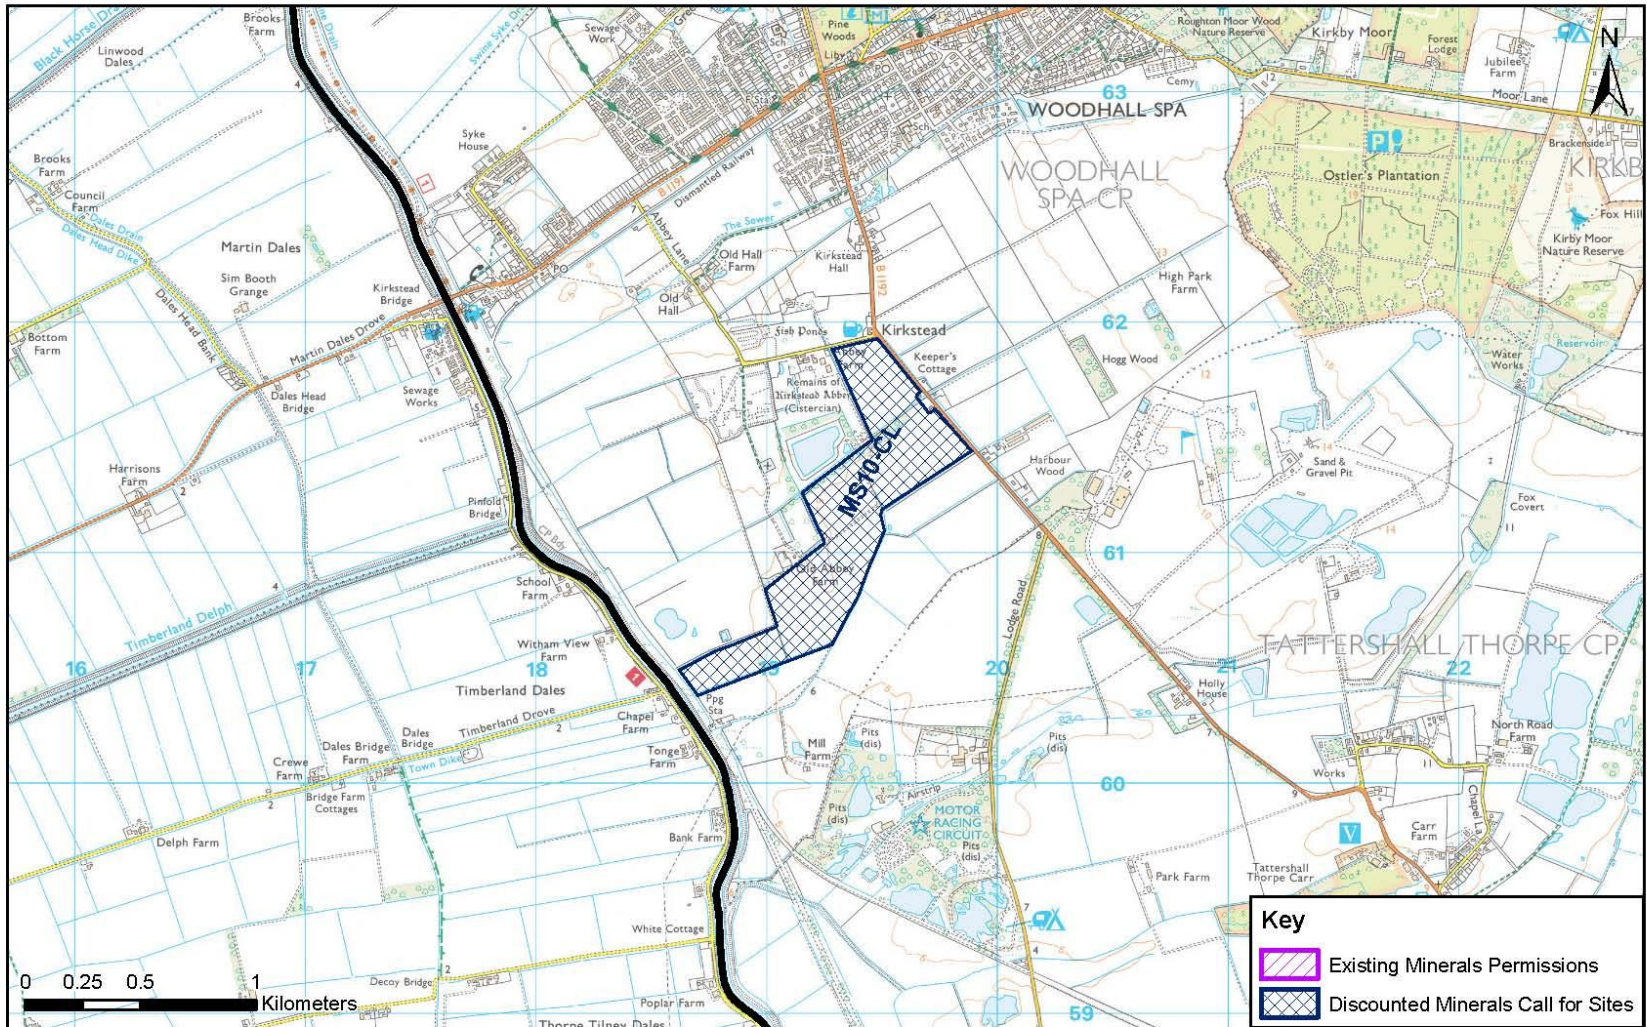

Appendix D Discounted Minerals Sites – Old Abbey Farm – MS10-CL

Site Reference: MS10-CL
Site Name: Old Abbey Farm