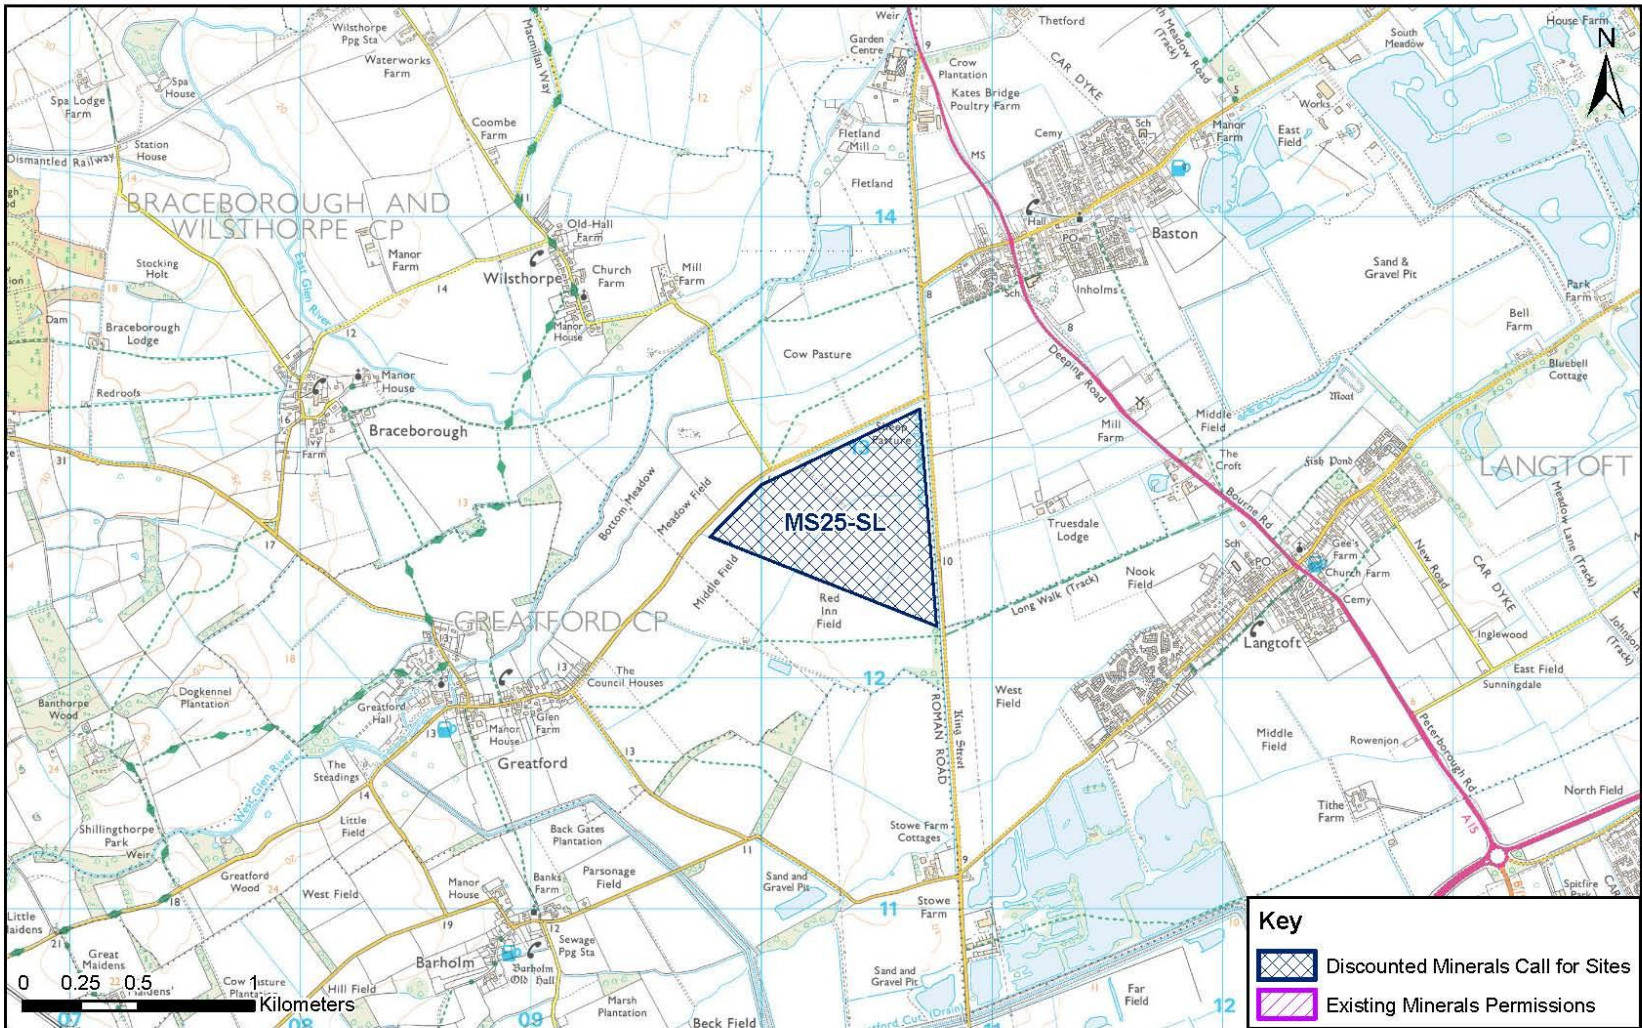

Appendix D Discounted Minerals Sites – Manor Farm – MS25-SL

Site Reference: MS25-SL
Site Name: Manor Farm

South Kesteven

Page 40